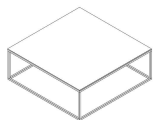

■ T18407X

ALL PICTURES SHOWN ARE FOR ILLUSTRATIVE PURPOSE ONLY. ACTUAL PRODUCT MAY VARY DUE TO PRODUCT ENHANCEMENT.

SCHEMATICS

SQUARE CORNER

45cm x 45cm H 53cm
17,72" x 17,72" H 20,87"

45cm x 45cm H 54cm
17,72" x 17,72" H 21,26"

SQUARE CENTRAL

90cm x 90cm H 33cm
35,43" x 35,43" H 12,99"

90cm x 90cm H 34cm
35,43" x 35,43" H 13,39"

ROUND CORNER

45cm H 56cm
17,72" H 22,05"

ROUND CENTRAL

90cm H 33cm
35,43" H 12,99"

FINISHINGS