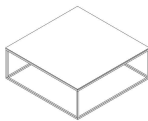

■ T18407X

ALL PICTURES SHOWN ARE FOR ILLUSTRATIVE PURPOSE ONLY. ACTUAL PRODUCT MAY VARY DUE TO PRODUCT ENHANCEMENT.

SCHEMATICS

SQUARE CORNER

45cm x 45cm H 53cm
17,72" x 17,72" H 20,87"

45cm x 45cm H 54cm
17,72" x 17,72" H 21,26"

SQUARE CENTRAL

90cm x 90cm H 33cm
35,43" x 35,43" H 12,99"

90cm x 90cm H 34cm
35,43" x 35,43" H 13,39"

ROUND CORNER

45cm H 56cm
17,72" H 22,05"

ROUND CENTRAL

90cm H 33cm
35,43" H 12,99"

FINISHINGS